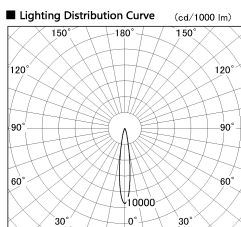

Item no. DD126-3715DB9027-LX

Series Name: Cledy versa L-G Antiglare
(DD126_AG-LX)

Dark Mirror Reflector

■ Direct Horizontal Illuminance DD126-3715DB9027-LX

φ	Illuminance Angle	Beam Angle	Vertical Illuminance (lx)
240	14°	15°	109570
490	5000		27390
	2000		12170
	1000		6850
730	5000		4380
			3040
980			2240
	2.0	1	1710
		2	

Installation	Recessed mount
Type	Cledy versa L-G Antiglare (DD126_AG-LX)
Fixture wattage	35.5W
Beam angle	15deg
Color Temp.	2700K
CRI	Ra>90
Luminous	2870 lm
Body	Die-cast aluminum alloy
Body finish	N/A
Trim finish	Black
Reflector finish	Dark Mirror
IP Rate	IP20
Light source	COB module
Input Voltage	AC220~240V
Dimming Type	Non-Dimmable
Certificate	CE,CCC
Cut Hole	150