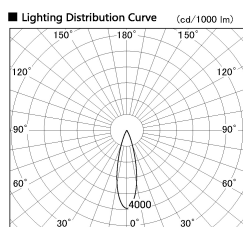

Item no. DD126-3725DB9027-LX

Series Name: Cledy versa L-G Antiglare
(DD126_AG-LX)

Dark Mirror Reflector

■ Direct Horizontal Illuminance DD126-3725DB9027-LX

φ	Illuminance Angle	Beam Angle	Vertical Illuminance (lx)	
440	25°	27°	48840	
1			12210	
880			5430	
2			3050	
1330			1950	
3			1360	
1770			1000	
m	1	1	2	760

Installation	Recessed mount
Type	Cledy versa L-G Antiglare (DD126_AG-LX)
Fixture wattage	35.5W
Beam angle	27deg
Color Temp.	2700K
CRI	Ra>90
Luminous	3083 lm
Body	Die-castaluminumalloy
Body finish	N/A
Trim finish	Black
Reflector finish	Dark Mirror
IP Rate	IP20
Light source	COB module
Input Voltage	AC220~240V
Dimming Type	Non-Dimmable
Certificate	CE,CCC
Cut Hole	150