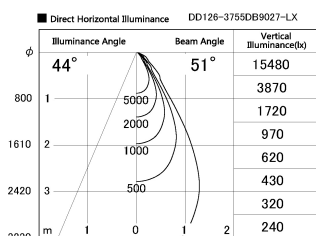

Item no. DD126-3755DB9027-LX

Series Name: Cledy versa L-G Antiglare  
(DD126\_AG-LX)

Dark Mirror Reflector

Installation	Recessed mount
Type	Cledy versa L-G Antiglare (DD126_AG-LX)
Fixture wattage	35.5W
Beam angle	51deg
Color Temp.	2700K
CRI	Ra>90
Luminous	2635 lm
Body	Die-cast aluminum alloy
Body finish	N/A
Trim finish	Black
Reflector finish	Dark Mirror
IP Rate	IP20
Light source	COB module
Input Voltage	AC220~240V
Dimming Type	Non-Dimmable
Certificate	CE,CCC
Cut Hole	150