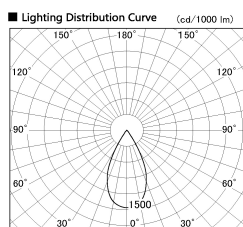

Item no. DD126-3755DB9027-LX

Series Name: Cledy versa L-G Antiglare  
(DD126\_AG-LX)

Dark Mirror Reflector

Installation	Recessed mount
Type	Cledy versa L-G Antiglare (DD126_AG-LX)
Fixture wattage	35.5W
Beam angle	51deg
Color Temp.	2700K
CRI	Ra>90
Luminous	2635 lm
Body	Die-cast aluminum alloy
Body finish	N/A
Trim finish	Black
Reflector finish	Dark Mirror
IP Rate	IP20
Light source	COB module
Input Voltage	AC220~240V
Dimming Type	Non-Dimmable
Certificate	CE,CCC
Cut Hole	150