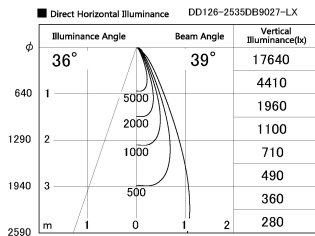

Item no. DD126-2535DB9027-LX

Series Name: Cledy versa L-G Antiglare
(DD126_AG-LX)

Dark Mirror Reflector

Installation	Recessed mount
Type	Cledy versa L-G Antiglare (DD126_AG-LX)
Fixture wattage	24W
Beam angle	38deg
Color Temp.	2700K
CRI	Ra>90
Luminous	1868 lm
Body	Die-castaluminumalloy
Body finish	N/A
Trim finish	Black
Reflector finish	Dark Mirror
IP Rate	IP20
Light source	COB module
Input Voltage	AC220~240V
Dimming Type	Non-Dimmable
Certificate	CE,CCC
Cut Hole	125