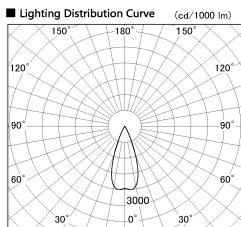

Item no. DD126-2535DB9027-LX

Series Name: Cledy versa L-G Antiglare
(DD126_AG-LX)

Dark Mirror Reflector

Installation	Recessed mount
Type	Cledy versa L-G Antiglare (DD126_AG-LX)
Fixture wattage	24W
Beam angle	38deg
Color Temp.	2700K
CRI	Ra>90
Luminous	1868 lm
Body	Die-castaluminumalloy
Body finish	N/A
Trim finish	Black
Reflector finish	Dark Mirror
IP Rate	IP20
Light source	COB module
Input Voltage	AC220~240V
Dimming Type	Non-Dimmable
Certificate	CE,CCC
Cut Hole	125