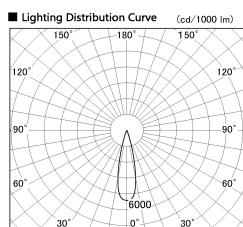

Item no. DD126-2025DB9027-LX

Series Name: Cledy versa L-G Antiglare
(DD126_AG-LX)

Dark Mirror Reflector

Installation	Recessed mount
Type	Cledy versa L-G Antiglare (DD126_AG-LX)
Fixture wattage	18.6W
Beam angle	25deg
Color Temp.	2700K
CRI	Ra>90
Luminous	1419 lm
Body	Die-cast aluminum alloy
Body finish	N/A
Trim finish	Black
Reflector finish	Dark Mirror
IP Rate	IP20
Light source	COB module
Input Voltage	AC220~240V
Dimming Type	Non-Dimmable
Certificate	CE,CCC
Cut Hole	125