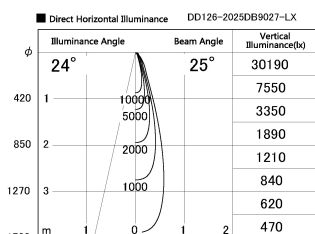

Item no. DD126-2025DB9027-LX

Series Name: Cledy versa L-G Antiglare
(DD126_AG-LX)

Dark Mirror Reflector

Installation	Recessed mount
Type	Cledy versa L-G Antiglare (DD126_AG-LX)
Fixture wattage	18.6W
Beam angle	25deg
Color Temp.	2700K
CRI	Ra>90
Luminous	1419 lm
Body	Die-cast aluminum alloy
Body finish	N/A
Trim finish	Black
Reflector finish	Dark Mirror
IP Rate	IP20
Light source	COB module
Input Voltage	AC220~240V
Dimming Type	Non-Dimmable
Certificate	CE,CCC
Cut Hole	125