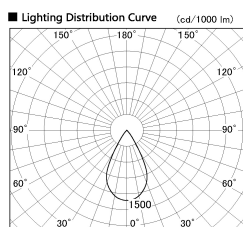

Item no. DD126-2055DB9027-LX

Series Name: Cledy versa L-G Antiglare
(DD126_AG-LX)

Dark Mirror Reflector

Installation	Recessed mount
Type	Cledy versa L-G Antiglare (DD126_AG-LX)
Fixture wattage	18.6W
Beam angle	55deg
Color Temp.	2700K
CRI	Ra>90
Luminous	1331 lm
Body	Die-castaluminumalloy
Body finish	N/A
Trim finish	Black
Reflector finish	Dark Mirror
IP Rate	IP20
Light source	COB module
Input Voltage	AC220~240V
Dimming Type	Non-Dimmable
Certificate	CE,CCC
Cut Hole	125