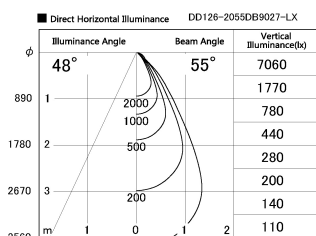

Item no. DD126-2055DB9027-LX

Series Name: Cledy versa L-G Antiglare
(DD126_AG-LX)

Dark Mirror Reflector

Installation	Recessed mount
Type	Cledy versa L-G Antiglare (DD126_AG-LX)
Fixture wattage	18.6W
Beam angle	55deg
Color Temp.	2700K
CRI	Ra>90
Luminous	1331 lm
Body	Die-castaluminumalloy
Body finish	N/A
Trim finish	Black
Reflector finish	Dark Mirror
IP Rate	IP20
Light source	COB module
Input Voltage	AC220~240V
Dimming Type	Non-Dimmable
Certificate	CE,CCC
Cut Hole	125