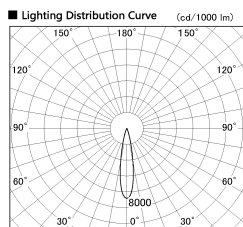

Item no. DD126-1415DB9027-LX

Series Name: Cledy versa L-G Antiglare
(DD126_AG-LX)

Dark Mirror Reflector

■ Direct Horizontal Illuminance DD126-1415DB9027-LX

φ	Illuminance Angle	Beam Angle	Vertical Illuminance (lx)
330	19°	19°	30910
660	19°	19°	7730
1000	19°	19°	3430
1330	19°	19°	1930
1330	19°	19°	1240
1330	19°	19°	860
1330	19°	19°	630
1330	19°	19°	480

Installation	Recessed mount
Type	Cledy versa L-G Antiglare (DD126_AG-LX)
Fixture wattage	14W
Beam angle	19deg
Color Temp.	2700K
CRI	Ra>90
Luminous	1090 lm
Body	Die-cast aluminum alloy
Body finish	N/A
Trim finish	Black
Reflector finish	Dark Mirror
IP Rate	IP20
Light source	COB module
Input Voltage	AC220~240V
Dimming Type	Non-Dimmable
Certificate	CE,CCC
Cut Hole	100