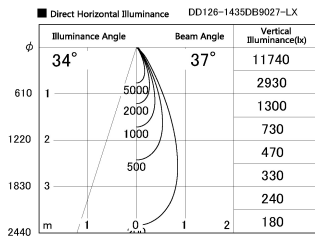

Item no. DD126-1435DB9027-LX

Series Name: Cledy versa L-G Antiglare  
(DD126\_AG-LX)

Dark Mirror Reflector

Installation	Recessed mount
Type	Cledy versa L-G Antiglare (DD126_AG-LX)
Fixture wattage	14W
Beam angle	38deg
Color Temp.	2700K
CRI	Ra>90
Luminous	1162 lm
Body	Die-cast aluminum alloy
Body finish	N/A
Trim finish	Black
Reflector finish	Dark Mirror
IP Rate	IP20
Light source	COB module
Input Voltage	AC220~240V
Dimming Type	Non-Dimmable
Certificate	CE,CCC
Cut Hole	100