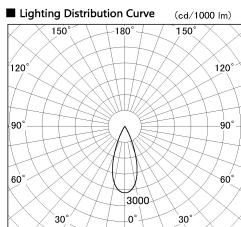

Item no. DD126-1435DB9027-LX

Series Name: Cledy versa L-G Antiglare  
(DD126\_AG-LX)

Dark Mirror Reflector

Installation	Recessed mount
Type	Cledy versa L-G Antiglare (DD126_AG-LX)
Fixture wattage	14W
Beam angle	38deg
Color Temp.	2700K
CRI	Ra>90
Luminous	1162 lm
Body	Die-cast aluminum alloy
Body finish	N/A
Trim finish	Black
Reflector finish	Dark Mirror
IP Rate	IP20
Light source	COB module
Input Voltage	AC220~240V
Dimming Type	Non-Dimmable
Certificate	CE,CCC
Cut Hole	100