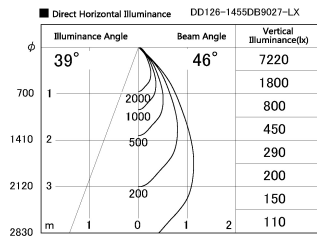

Item no. DD126-1455DB9027-LX

Series Name: Cledy versa L-G Antiglare
(DD126_AG-LX)

Dark Mirror Reflector

Installation	Recessed mount
Type	Cledy versa L-G Antiglare (DD126_AG-LX)
Fixture wattage	14W
Beam angle	48deg
Color Temp.	2700K
CRI	Ra>90
Luminous	1097 lm
Body	Die-cast aluminum alloy
Body finish	N/A
Trim finish	Black
Reflector finish	Dark Mirror
IP Rate	IP20
Light source	COB module
Input Voltage	AC220~240V
Dimming Type	Non-Dimmable
Certificate	CE,CCC
Cut Hole	100