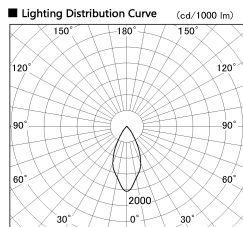

Item no. DD126-1455DB9027-LX

Series Name: Cledy versa L-G Antiglare
(DD126_AG-LX)

Dark Mirror Reflector

Installation	Recessed mount
Type	Cledy versa L-G Antiglare (DD126_AG-LX)
Fixture wattage	14W
Beam angle	48deg
Color Temp.	2700K
CRI	Ra>90
Luminous	1097 lm
Body	Die-cast aluminum alloy
Body finish	N/A
Trim finish	Black
Reflector finish	Dark Mirror
IP Rate	IP20
Light source	COB module
Input Voltage	AC220~240V
Dimming Type	Non-Dimmable
Certificate	CE,CCC
Cut Hole	100