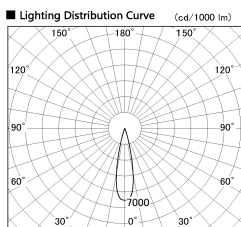

Item no. DD126-0825DB9027-LX

Series Name: Cledy versa L-G Antiglare
(DD126_AG-LX)

Dark Mirror Reflector

■ Direct Horizontal Illuminance DD126-0825DB9027-LX

φ	Illuminance Angle	Beam Angle	Vertical Illuminance (lx)
380	22°	23°	15860
770			3970
1160			1760
1550			990
			630
			440
			320
			250

Installation	Recessed mount
Type	Cledy versa L-G Antiglare (DD126_AG-LX)
Fixture wattage	7.4W
Beam angle	22deg
Color Temp.	2700K
CRI	Ra>90
Luminous	623 lm
Body	Die-cast aluminum alloy
Body finish	N/A
Trim finish	Black
Reflector finish	Dark Mirror
IP Rate	IP20
Light source	COB module
Input Voltage	AC220~240V
Dimming Type	Non-Dimmable
Certificate	CE,CCC
Cut Hole	100