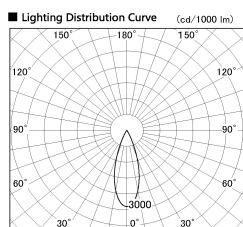

Item no. DD126-0835DB9027-LX

Series Name: Cledy versa L-G Antiglare
(DD126_AG-LX)

Dark Mirror Reflector

Installation	Recessed mount
Type	Cledy versa L-G Antiglare (DD126_AG-LX)
Fixture wattage	7.4W
Beam angle	34deg
Color Temp.	2700K
CRI	Ra>90
Luminous	595 lm
Body	Die-castaluminumalloy
Body finish	N/A
Trim finish	Black
Reflector finish	Dark Mirror
IP Rate	IP20
Light source	COB module
Input Voltage	AC220~240V
Dimming Type	Non-Dimmable
Certificate	CE,CCC
Cut Hole	100