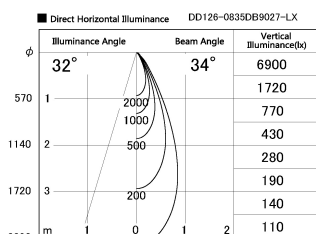

Item no. DD126-0835DB9027-LX

Series Name: Cledy versa L-G Antiglare
(DD126_AG-LX)

Dark Mirror Reflector

Installation	Recessed mount
Type	Cledy versa L-G Antiglare (DD126_AG-LX)
Fixture wattage	7.4W
Beam angle	34deg
Color Temp.	2700K
CRI	Ra>90
Luminous	595 lm
Body	Die-castaluminumalloy
Body finish	N/A
Trim finish	Black
Reflector finish	Dark Mirror
IP Rate	IP20
Light source	COB module
Input Voltage	AC220~240V
Dimming Type	Non-Dimmable
Certificate	CE,CCC
Cut Hole	100