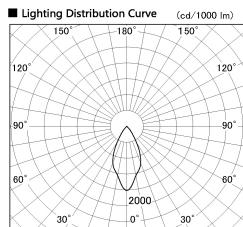

Item no. DD126-0855DB9027-LX

Series Name: Cledy versa L-G Antiglare
(DD126_AG-LX)

Dark Mirror Reflector

Installation	Recessed mount
Type	Cledy versa L-G Antiglare (DD126_AG-LX)
Fixture wattage	7.4W
Beam angle	48deg
Color Temp.	2700K
CRI	Ra>90
Luminous	558 lm
Body	Die-cast aluminum alloy
Body finish	N/A
Trim finish	Black
Reflector finish	Dark Mirror
IP Rate	IP20
Light source	COB module
Input Voltage	AC220~240V
Dimming Type	Non-Dimmable
Certificate	CE,CCC
Cut Hole	100