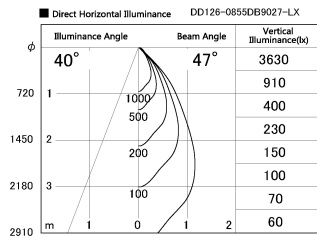

Item no. DD126-0855DB9027-LX

Series Name: Cledy versa L-G Antiglare
(DD126_AG-LX)

Dark Mirror Reflector

Installation	Recessed mount
Type	Cledy versa L-G Antiglare (DD126_AG-LX)
Fixture wattage	7.4W
Beam angle	48deg
Color Temp.	2700K
CRI	Ra>90
Luminous	558 lm
Body	Die-cast aluminum alloy
Body finish	N/A
Trim finish	Black
Reflector finish	Dark Mirror
IP Rate	IP20
Light source	COB module
Input Voltage	AC220~240V
Dimming Type	Non-Dimmable
Certificate	CE,CCC
Cut Hole	100