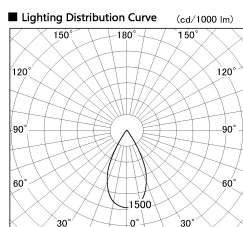

Item no. DD126-4055DB9030-LX

Series Name: Cledy versa L-G Antiglare
(DD126_AG-LX)

Dark Mirror Reflector

■ Direct Horizontal Illuminance DD126-4055DB9030-LX

φ	Illuminance Angle	Beam Angle	Vertical Illuminance (lx)
1	44°	51°	16950
2			4240
3			1880
4			1060
5			680
6			470
7			350
8			260

Installation	Recessed mount
Type	Cledy versa L-G Antiglare (DD126_AG-LX)
Fixture wattage	38.5W
Beam angle	51deg
Color Temp.	3000K
CRI	Ra>90
Luminous	2885 lm
Body	Die-cast aluminum alloy
Body finish	N/A
Trim finish	Black
Reflector finish	Dark Mirror
IP Rate	IP20
Light source	COB module
Input Voltage	AC220~240V
Dimming Type	Non-Dimmable
Certificate	CE,CCC
Cut Hole	150