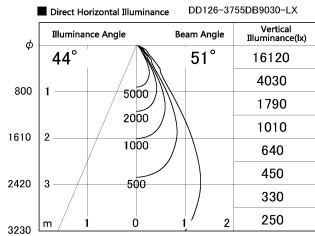

Item no. DD126-3755DB9030-LX

Series Name: Cledy versa L-G Antiglare
(DD126_AG-LX)

Dark Mirror Reflector

Installation	Recessed mount
Type	Cledy versa L-G Antiglare (DD126_AG-LX)
Fixture wattage	35.5W
Beam angle	51deg
Color Temp.	3000K
CRI	Ra>90
Luminous	2745 lm
Body	Die-cast aluminum alloy
Body finish	N/A
Trim finish	Black
Reflector finish	Dark Mirror
IP Rate	IP20
Light source	COB module
Input Voltage	AC220~240V
Dimming Type	Non-Dimmable
Certificate	CE,CCC
Cut Hole	150