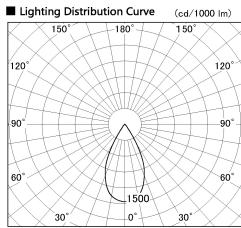

Item no. DD126-3755DB9030-LX

Series Name: Cledy versa L-G Antiglare
(DD126_AG-LX)

Dark Mirror Reflector

Installation	Recessed mount
Type	Cledy versa L-G Antiglare (DD126_AG-LX)
Fixture wattage	35.5W
Beam angle	51deg
Color Temp.	3000K
CRI	Ra>90
Luminous	2745 lm
Body	Die-cast aluminum alloy
Body finish	N/A
Trim finish	Black
Reflector finish	Dark Mirror
IP Rate	IP20
Light source	COB module
Input Voltage	AC220~240V
Dimming Type	Non-Dimmable
Certificate	CE,CCC
Cut Hole	150