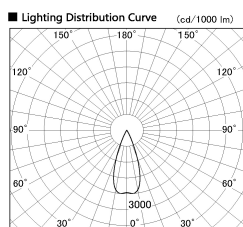

Item no. DD126-2535DB9030-LX

Series Name: Cledy versa L-G Antiglare  
(DD126\_AG-LX)

Dark Mirror Reflector

Installation	Recessed mount
Type	Cledy versa L-G Antiglare (DD126_AG-LX)
Fixture wattage	24W
Beam angle	38deg
Color Temp.	3000K
CRI	Ra>90
Luminous	1946 lm
Body	Die-castaluminumalloy
Body finish	N/A
Trim finish	Black
Reflector finish	Dark Mirror
IP Rate	IP20
Light source	COB module
Input Voltage	AC220~240V
Dimming Type	Non-Dimmable
Certificate	CE,CCC
Cut Hole	125