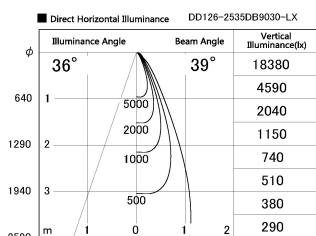

Item no. DD126-2535DB9030-LX

Series Name: Cledy versa L-G Antiglare  
(DD126\_AG-LX)

Dark Mirror Reflector

Installation	Recessed mount
Type	Cledy versa L-G Antiglare (DD126_AG-LX)
Fixture wattage	24W
Beam angle	38deg
Color Temp.	3000K
CRI	Ra>90
Luminous	1946 lm
Body	Die-castaluminumalloy
Body finish	N/A
Trim finish	Black
Reflector finish	Dark Mirror
IP Rate	IP20
Light source	COB module
Input Voltage	AC220~240V
Dimming Type	Non-Dimmable
Certificate	CE,CCC
Cut Hole	125