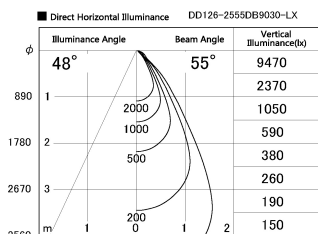

Item no. DD126-2555DB9030-LX

Series Name: Cledy versa L-G Antiglare
(DD126_AG-LX)

Dark Mirror Reflector

Installation	Recessed mount
Type	Cledy versa L-G Antiglare (DD126_AG-LX)
Fixture wattage	24W
Beam angle	55deg
Color Temp.	3000K
CRI	Ra>90
Luminous	1785 lm
Body	Die-castaluminumalloy
Body finish	N/A
Trim finish	Black
Reflector finish	Dark Mirror
IP Rate	IP20
Light source	COB module
Input Voltage	AC220~240V
Dimming Type	Non-Dimmable
Certificate	CE,CCC
Cut Hole	125