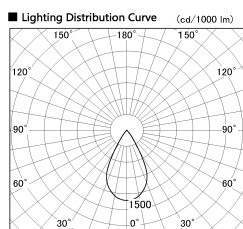

Item no. DD126-2555DB9030-LX

Series Name: Cledy versa L-G Antiglare
(DD126_AG-LX)

Dark Mirror Reflector

Installation	Recessed mount
Type	Cledy versa L-G Antiglare (DD126_AG-LX)
Fixture wattage	24W
Beam angle	55deg
Color Temp.	3000K
CRI	Ra>90
Luminous	1785 lm
Body	Die-castaluminumalloy
Body finish	N/A
Trim finish	Black
Reflector finish	Dark Mirror
IP Rate	IP20
Light source	COB module
Input Voltage	AC220~240V
Dimming Type	Non-Dimmable
Certificate	CE,CCC
Cut Hole	125