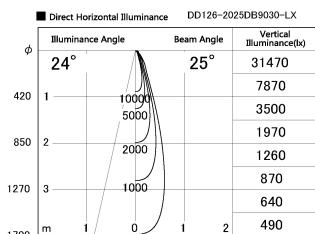

Item no. DD126-2025DB9030-LX

Series Name: Cledy versa L-G Antiglare  
(DD126\_AG-LX)

Dark Mirror Reflector

Installation	Recessed mount
Type	Cledy versa L-G Antiglare (DD126_AG-LX)
Fixture wattage	18.6W
Beam angle	25deg
Color Temp.	3000K
CRI	Ra>90
Luminous	1479 lm
Body	Die-castaluminumalloy
Body finish	N/A
Trim finish	Black
Reflector finish	Dark Mirror
IP Rate	IP20
Light source	COB module
Input Voltage	AC220~240V
Dimming Type	Non-Dimmable
Certificate	CE,CCC
Cut Hole	125