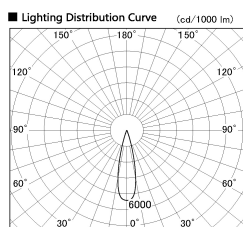

Item no. DD126-2025DB9030-LX

Series Name: Cledy versa L-G Antiglare  
(DD126\_AG-LX)

Dark Mirror Reflector

Installation	Recessed mount
Type	Cledy versa L-G Antiglare (DD126_AG-LX)
Fixture wattage	18.6W
Beam angle	25deg
Color Temp.	3000K
CRI	Ra>90
Luminous	1479 lm
Body	Die-castaluminumalloy
Body finish	N/A
Trim finish	Black
Reflector finish	Dark Mirror
IP Rate	IP20
Light source	COB module
Input Voltage	AC220~240V
Dimming Type	Non-Dimmable
Certificate	CE,CCC
Cut Hole	125