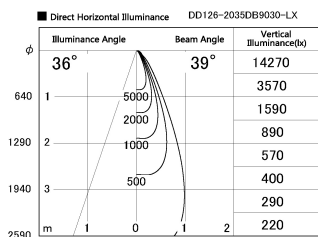

Item no. DD126-2035DB9030-LX

Series Name: Cledy versa L-G Antiglare
(DD126_AG-LX)

Dark Mirror Reflector

Installation	Recessed mount
Type	Cledy versa L-G Antiglare (DD126_AG-LX)
Fixture wattage	18.6W
Beam angle	38deg
Color Temp.	3000K
CRI	Ra>90
Luminous	1511 lm
Body	Die-castaluminumalloy
Body finish	N/A
Trim finish	Black
Reflector finish	Dark Mirror
IP Rate	IP20
Light source	COB module
Input Voltage	AC220~240V
Dimming Type	Non-Dimmable
Certificate	CE,CCC
Cut Hole	125