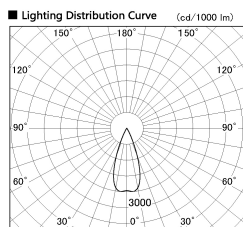

Item no. DD126-2035DB9030-LX

Series Name: Cledy versa L-G Antiglare
(DD126_AG-LX)

Dark Mirror Reflector

Installation	Recessed mount
Type	Cledy versa L-G Antiglare (DD126_AG-LX)
Fixture wattage	18.6W
Beam angle	38deg
Color Temp.	3000K
CRI	Ra>90
Luminous	1511 lm
Body	Die-castaluminumalloy
Body finish	N/A
Trim finish	Black
Reflector finish	Dark Mirror
IP Rate	IP20
Light source	COB module
Input Voltage	AC220~240V
Dimming Type	Non-Dimmable
Certificate	CE,CCC
Cut Hole	125