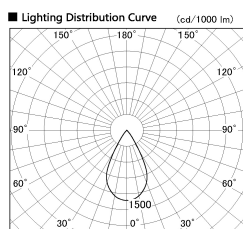

Item no. DD126-2055DB9030-LX

Series Name: Cledy versa L-G Antiglare
(DD126_AG-LX)

Dark Mirror Reflector

■ Direct Horizontal Illuminance DD126-2055DB9030-LX

Illuminance Angle	Beam Angle	Vertical Illuminance (lx)
48°	55°	7350
		1840
		820
		460
		290
		200
		150
		110

Installation	Recessed mount
Type	Cledy versa L-G Antiglare (DD126_AG-LX)
Fixture wattage	18.6W
Beam angle	55deg
Color Temp.	3000K
CRI	Ra>90
Luminous	1386 lm
Body	Die-cast aluminum alloy
Body finish	N/A
Trim finish	Black
Reflector finish	Dark Mirror
IP Rate	IP20
Light source	COB module
Input Voltage	AC220~240V
Dimming Type	Non-Dimmable
Certificate	CE,CCC
Cut Hole	125