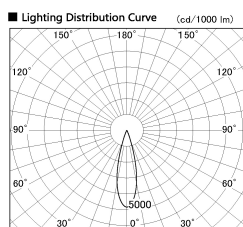

Item no. DD126-1425DB9030-LX

Series Name: Cledy versa L-G Antiglare
(DD126_AG-LX)

Dark Mirror Reflector

Direct Horizontal Illuminance DD126-1425DB9030-LX

Illuminance Angle	Beam Angle	Vertical Illuminance (lx)
25°	26°	24670
10000		6170
5000		2740
2000		1540
1000		990
500		690
250		500
125		390

Installation	Recessed mount
Type	Cledy versa L-G Antiglare (DD126_AG-LX)
Fixture wattage	14W
Beam angle	26deg
Color Temp.	3000K
CRI	Ra>90
Luminous	1267 lm
Body	Die-cast aluminum alloy
Body finish	N/A
Trim finish	Black
Reflector finish	Dark Mirror
IP Rate	IP20
Light source	COB module
Input Voltage	AC220~240V
Dimming Type	Non-Dimmable
Certificate	CE,CCC
Cut Hole	100