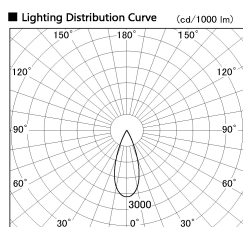

Item no. DD126-1435DB9030-LX

Series Name: Cledy versa L-G Antiglare
(DD126_AG-LX)

Dark Mirror Reflector

Installation	Recessed mount
Type	Cledy versa L-G Antiglare (DD126_AG-LX)
Fixture wattage	14W
Beam angle	38deg
Color Temp.	3000K
CRI	Ra>90
Luminous	1210 lm
Body	Die-cast aluminum alloy
Body finish	N/A
Trim finish	Black
Reflector finish	Dark Mirror
IP Rate	IP20
Light source	COB module
Input Voltage	AC220~240V
Dimming Type	Non-Dimmable
Certificate	CE,CCC
Cut Hole	100