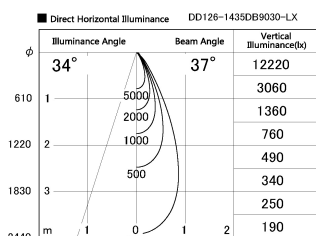

Item no. DD126-1435DB9030-LX

Series Name: Cledy versa L-G Antiglare
(DD126_AG-LX)

Dark Mirror Reflector

Installation	Recessed mount
Type	Cledy versa L-G Antiglare (DD126_AG-LX)
Fixture wattage	14W
Beam angle	38deg
Color Temp.	3000K
CRI	Ra>90
Luminous	1210 lm
Body	Die-cast aluminum alloy
Body finish	N/A
Trim finish	Black
Reflector finish	Dark Mirror
IP Rate	IP20
Light source	COB module
Input Voltage	AC220~240V
Dimming Type	Non-Dimmable
Certificate	CE,CCC
Cut Hole	100