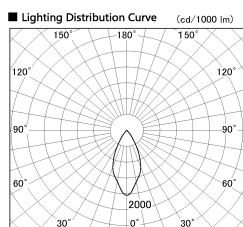

Item no. DD126-1455DB9030-LX

Series Name: Cledy versa L-G Antiglare
(DD126_AG-LX)

Dark Mirror Reflector

Installation	Recessed mount
Type	Cledy versa L-G Antiglare (DD126_AG-LX)
Fixture wattage	14W
Beam angle	48deg
Color Temp.	3000K
CRI	Ra>90
Luminous	1143 lm
Body	Die-cast aluminum alloy
Body finish	N/A
Trim finish	Black
Reflector finish	Dark Mirror
IP Rate	IP20
Light source	COB module
Input Voltage	AC220~240V
Dimming Type	Non-Dimmable
Certificate	CE,CCC
Cut Hole	100