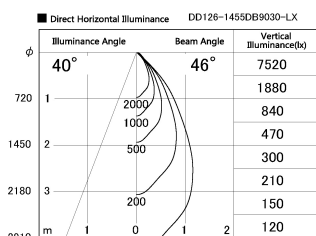

Item no. DD126-1455DB9030-LX

Series Name: Cledy versa L-G Antiglare
(DD126_AG-LX)

Dark Mirror Reflector

Installation	Recessed mount
Type	Cledy versa L-G Antiglare (DD126_AG-LX)
Fixture wattage	14W
Beam angle	48deg
Color Temp.	3000K
CRI	Ra>90
Luminous	1143 lm
Body	Die-cast aluminum alloy
Body finish	N/A
Trim finish	Black
Reflector finish	Dark Mirror
IP Rate	IP20
Light source	COB module
Input Voltage	AC220~240V
Dimming Type	Non-Dimmable
Certificate	CE,CCC
Cut Hole	100