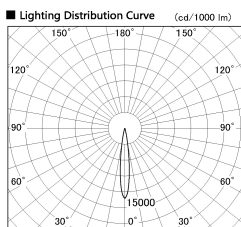

Item no. DD126-0815DB9030-LX

Series Name: Cledy versa L-G Antiglare
(DD126_AG-LX)

Dark Mirror Reflector

■ Direct Horizontal Illuminance DD126-0815DB9030-LX

Illuminance Angle	Beam Angle	Vertical Illuminance (lx)
13°	14°	31450
		7860
		3490
		1970
		1260
		870
		640
		490

Installation	Recessed mount
Type	Cledy versa L-G Antiglare (DD126_AG-LX)
Fixture wattage	7.4W
Beam angle	14deg
Color Temp.	3000K
CRI	Ra>90
Luminous	591 lm
Body	Die-castaluminumalloy
Body finish	N/A
Trim finish	Black
Reflector finish	Dark Mirror
IP Rate	IP20
Light source	COB module
Input Voltage	AC220~240V
Dimming Type	Non-Dimmable
Certificate	CE,CCC
Cut Hole	100