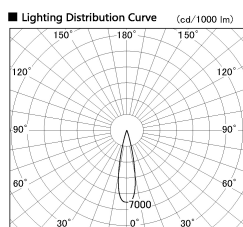

Item no. DD126-0825DB9030-LX

Series Name: Cledy versa L-G Antiglare
(DD126_AG-LX)

Dark Mirror Reflector

■ Direct Horizontal Illuminance DD126-0825DB9030-LX

Illuminance Angle	Beam Angle	Vertical Illuminance (lx)
22°	23°	16530
		4130
		1840
		1030
		660
		460
		340
		260

Installation	Recessed mount
Type	Cledy versa L-G Antiglare (DD126_AG-LX)
Fixture wattage	7.4W
Beam angle	22deg
Color Temp.	3000K
CRI	Ra>90
Luminous	649 lm
Body	Die-cast aluminum alloy
Body finish	N/A
Trim finish	Black
Reflector finish	Dark Mirror
IP Rate	IP20
Light source	COB module
Input Voltage	AC220~240V
Dimming Type	Non-Dimmable
Certificate	CE,CCC
Cut Hole	100