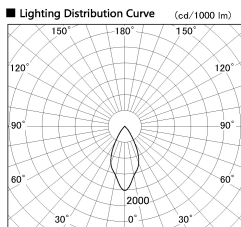

Item no. DD126-0855DB9030-LX

Series Name: Cledy versa L-G Antiglare
(DD126_AG-LX)

Dark Mirror Reflector

Installation	Recessed mount
Type	Cledy versa L-G Antiglare (DD126_AG-LX)
Fixture wattage	7.4W
Beam angle	48deg
Color Temp.	3000K
CRI	Ra>90
Luminous	581 lm
Body	Die-cast aluminum alloy
Body finish	N/A
Trim finish	Black
Reflector finish	Dark Mirror
IP Rate	IP20
Light source	COB module
Input Voltage	AC220~240V
Dimming Type	Non-Dimmable
Certificate	CE,CCC
Cut Hole	100