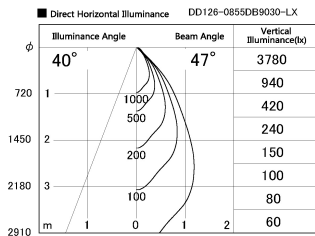

Item no. DD126-0855DB9030-LX

Series Name: Cledy versa L-G Antiglare
(DD126_AG-LX)

Dark Mirror Reflector

Installation	Recessed mount
Type	Cledy versa L-G Antiglare (DD126_AG-LX)
Fixture wattage	7.4W
Beam angle	48deg
Color Temp.	3000K
CRI	Ra>90
Luminous	581 lm
Body	Die-cast aluminum alloy
Body finish	N/A
Trim finish	Black
Reflector finish	Dark Mirror
IP Rate	IP20
Light source	COB module
Input Voltage	AC220~240V
Dimming Type	Non-Dimmable
Certificate	CE,CCC
Cut Hole	100