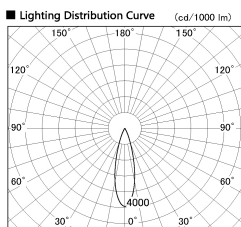

Item no. DD126-4025DB9035-LX

Series Name: Cledy versa L-G Antiglare
(DD126_AG-LX)

Dark Mirror Reflector

■ Direct Horizontal Illuminance DD126-4025DB9035-LX

φ	Illuminance Angle	Beam Angle	Vertical Illuminance (lx)
440	25°	27°	55600
880			13900
1330			6180
1770			3480
			2220
			1540
			1130
			870

Installation	Recessed mount
Type	Cledy versa L-G Antiglare (DD126_AG-LX)
Fixture wattage	38.5W
Beam angle	27deg
Color Temp.	3500K
CRI	Ra>90
Luminous	3510 lm
Body	Die-cast aluminum alloy
Body finish	N/A
Trim finish	Black
Reflector finish	Dark Mirror
IP Rate	IP20
Light source	COB module
Input Voltage	AC220~240V
Dimming Type	Non-Dimmable
Certificate	CE,CCC
Cut Hole	150