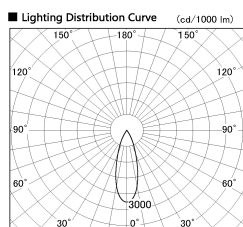

Item no. DD126-4035DB9035-LX

Series Name: Cledy versa L-G Antiglare
(DD126_AG-LX)

Dark Mirror Reflector

Installation	Recessed mount
Type	Cledy versa L-G Antiglare (DD126_AG-LX)
Fixture wattage	38.5W
Beam angle	32deg
Color Temp.	3500K
CRI	Ra>90
Luminous	3463 lm
Body	Die-castaluminumalloy
Body finish	N/A
Trim finish	Black
Reflector finish	Dark Mirror
IP Rate	IP20
Light source	COB module
Input Voltage	AC220~240V
Dimming Type	Non-Dimmable
Certificate	CE,CCC
Cut Hole	150