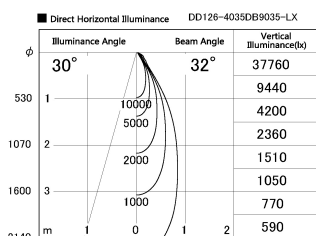

Item no. DD126-4035DB9035-LX

Series Name: Cledy versa L-G Antiglare
(DD126_AG-LX)

Dark Mirror Reflector

Installation	Recessed mount
Type	Cledy versa L-G Antiglare (DD126_AG-LX)
Fixture wattage	38.5W
Beam angle	32deg
Color Temp.	3500K
CRI	Ra>90
Luminous	3463 lm
Body	Die-castaluminumalloy
Body finish	N/A
Trim finish	Black
Reflector finish	Dark Mirror
IP Rate	IP20
Light source	COB module
Input Voltage	AC220~240V
Dimming Type	Non-Dimmable
Certificate	CE,CCC
Cut Hole	150