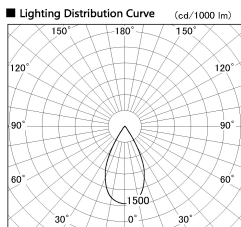

Item no. DD126-4055DB9035-LX

Series Name: Cledy versa L-G Antiglare
(DD126_AG-LX)

Dark Mirror Reflector

■ Direct Horizontal Illuminance DD126-4055DB9035-LX

φ	Illuminance Angle	Beam Angle	Vertical Illuminance (lx)
800	44°	51°	17620
1610			4410
2420			1960
3230			1100
			700
			490
			360
			280

Installation	Recessed mount
Type	Cledy versa L-G Antiglare (DD126_AG-LX)
Fixture wattage	38.5W
Beam angle	51deg
Color Temp.	3500K
CRI	Ra>90
Luminous	3000 lm
Body	Die-cast aluminum alloy
Body finish	N/A
Trim finish	Black
Reflector finish	Dark Mirror
IP Rate	IP20
Light source	COB module
Input Voltage	AC220~240V
Dimming Type	Non-Dimmable
Certificate	CE,CCC
Cut Hole	150