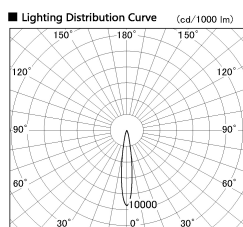

Item no. DD126-3715DB9035-LX

Series Name: Cledy versa L-G Antiglare
(DD126_AG-LX)

Dark Mirror Reflector

■ Direct Horizontal Illuminance DD126-3715DB9035-LX

φ	Illuminance Angle	Beam Angle	Vertical Illuminance (lx)
240	14°	15°	118730
490	50000		29680
730	20000		13190
980	10000		7420
	5000		4750
			3300
			2420
			1860

Installation	Recessed mount
Type	Cledy versa L-G Antiglare (DD126_AG-LX)
Fixture wattage	35.5W
Beam angle	15deg
Color Temp.	3500K
CRI	Ra>90
Luminous	3110 lm
Body	Die-castaluminumalloy
Body finish	N/A
Trim finish	Black
Reflector finish	Dark Mirror
IP Rate	IP20
Light source	COB module
Input Voltage	AC220~240V
Dimming Type	Non-Dimmable
Certificate	CE,CCC
Cut Hole	150