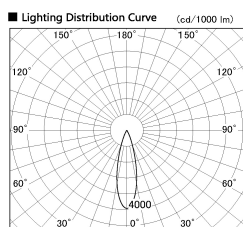

Item no. DD126-3725DB9035-LX

Series Name: Cledy versa L-G Antiglare
(DD126_AG-LX)

Dark Mirror Reflector

■ Direct Horizontal Illuminance DD126-3725DB9035-LX

φ	Illuminance Angle	Beam Angle	Vertical Illuminance (lx)
440	25°	27°	52890
1330			13220
1770			5880
			3310
			2120
			1470
			1080
			830

Installation	Recessed mount
Type	Cledy versa L-G Antiglare (DD126_AG-LX)
Fixture wattage	35.5W
Beam angle	27deg
Color Temp.	3500K
CRI	Ra>90
Luminous	3339 lm
Body	Die-cast aluminum alloy
Body finish	N/A
Trim finish	Black
Reflector finish	Dark Mirror
IP Rate	IP20
Light source	COB module
Input Voltage	AC220~240V
Dimming Type	Non-Dimmable
Certificate	CE,CCC
Cut Hole	150