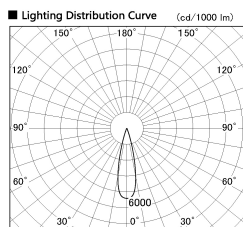

Item no. DD126-2525DB9035-LX

Series Name: Cledy versa L-G Antiglare
(DD126_AG-LX)

Dark Mirror Reflector

■ Direct Horizontal Illuminance DD126-2525DB9035-LX

φ	Illuminance Angle	Beam Angle	Vertical Illuminance (lx)
420	24°	25°	42130
850			10530
1270			4680
1700			2630
			1690
			1170
			860
			660

Installation	Recessed mount
Type	Cledy versa L-G Antiglare (DD126_AG-LX)
Fixture wattage	24W
Beam angle	25deg
Color Temp.	3500K
CRI	Ra>90
Luminous	1980 lm
Body	Die-cast aluminum alloy
Body finish	N/A
Trim finish	Black
Reflector finish	Dark Mirror
IP Rate	IP20
Light source	COB module
Input Voltage	AC220~240V
Dimming Type	Non-Dimmable
Certificate	CE,CCC
Cut Hole	125