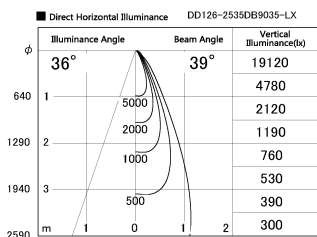

Item no. DD126-2535DB9035-LX

Series Name: Cledy versa L-G Antiglare
(DD126_AG-LX)

Dark Mirror Reflector

Installation	Recessed mount
Type	Cledy versa L-G Antiglare (DD126_AG-LX)
Fixture wattage	24W
Beam angle	38deg
Color Temp.	3500K
CRI	Ra>90
Luminous	2024 lm
Body	Die-castaluminumalloy
Body finish	N/A
Trim finish	Black
Reflector finish	Dark Mirror
IP Rate	IP20
Light source	COB module
Input Voltage	AC220~240V
Dimming Type	Non-Dimmable
Certificate	CE,CCC
Cut Hole	125