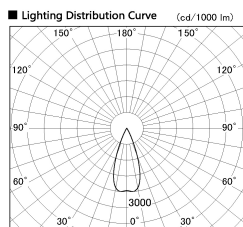

Item no. DD126-2535DB9035-LX

Series Name: Cledy versa L-G Antiglare
(DD126_AG-LX)

Dark Mirror Reflector

Installation	Recessed mount
Type	Cledy versa L-G Antiglare (DD126_AG-LX)
Fixture wattage	24W
Beam angle	38deg
Color Temp.	3500K
CRI	Ra>90
Luminous	2024 lm
Body	Die-castaluminumalloy
Body finish	N/A
Trim finish	Black
Reflector finish	Dark Mirror
IP Rate	IP20
Light source	COB module
Input Voltage	AC220~240V
Dimming Type	Non-Dimmable
Certificate	CE,CCC
Cut Hole	125