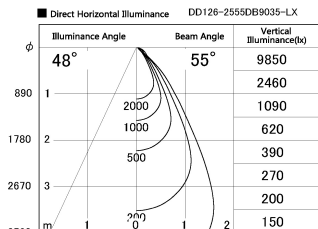

Item no. DD126-2555DB9035-LX

Series Name: Cledy versa L-G Antiglare
(DD126_AG-LX)

Dark Mirror Reflector

Installation	Recessed mount
Type	Cledy versa L-G Antiglare (DD126_AG-LX)
Fixture wattage	24W
Beam angle	55deg
Color Temp.	3500K
CRI	Ra>90
Luminous	1856 lm
Body	Die-cast aluminum alloy
Body finish	N/A
Trim finish	Black
Reflector finish	Dark Mirror
IP Rate	IP20
Light source	COB module
Input Voltage	AC220~240V
Dimming Type	Non-Dimmable
Certificate	CE,CCC
Cut Hole	125