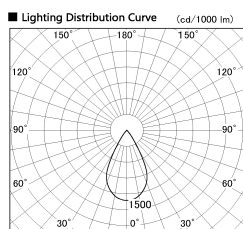

Item no. DD126-2555DB9035-LX

Series Name: Cledy versa L-G Antiglare
(DD126_AG-LX)

Dark Mirror Reflector

Installation	Recessed mount
Type	Cledy versa L-G Antiglare (DD126_AG-LX)
Fixture wattage	24W
Beam angle	55deg
Color Temp.	3500K
CRI	Ra>90
Luminous	1856 lm
Body	Die-cast aluminum alloy
Body finish	N/A
Trim finish	Black
Reflector finish	Dark Mirror
IP Rate	IP20
Light source	COB module
Input Voltage	AC220~240V
Dimming Type	Non-Dimmable
Certificate	CE,CCC
Cut Hole	125