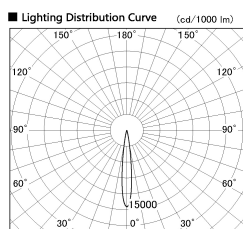

Item no. DD126-2015DB9035-LX

Series Name: Cledy versa L-G Antiglare  
(DD126\_AG-LX)

Dark Mirror Reflector

■ Direct Horizontal Illuminance DD126-2015DB9035-LX

φ	Illuminance Angle	Beam Angle	Vertical Illuminance (lx)		
210	12°	13°	82040		
1			20510		
420			9120		
2			5130		
630			3280		
3			2280		
840			1670		
m	1	0	1	2	1280

Installation	Recessed mount
Type	Cledy versa L-G Antiglare (DD126_AG-LX)
Fixture wattage	18.6W
Beam angle	14deg
Color Temp.	3500K
CRI	Ra>90
Luminous	1409 lm
Body	Die-cast aluminum alloy
Body finish	N/A
Trim finish	Black
Reflector finish	Dark Mirror
IP Rate	IP20
Light source	COB module
Input Voltage	AC220~240V
Dimming Type	Non-Dimmable
Certificate	CE,CCC
Cut Hole	125