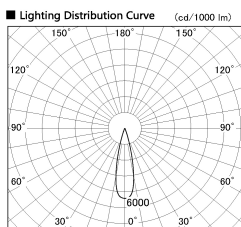

Item no. DD126-2025DB9035-LX

Series Name: Cledy versa L-G Antiglare
(DD126_AG-LX)

Dark Mirror Reflector

■ Direct Horizontal Illuminance DD126-2025DB9035-LX

φ	Illuminance Angle	Beam Angle	Vertical Illuminance (lx)
420	24°	25°	32730
850			8180
1270			3640
1700			2050
			1310
			910
			670
			510

Installation	Recessed mount
Type	Cledy versa L-G Antiglare (DD126_AG-LX)
Fixture wattage	18.6W
Beam angle	25deg
Color Temp.	3500K
CRI	Ra>90
Luminous	1538 lm
Body	Die-cast aluminum alloy
Body finish	N/A
Trim finish	Black
Reflector finish	Dark Mirror
IP Rate	IP20
Light source	COB module
Input Voltage	AC220~240V
Dimming Type	Non-Dimmable
Certificate	CE,CCC
Cut Hole	125