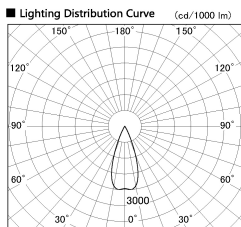

Item no. DD126-2035DB9035-LX

Series Name: Cledy versa L-G Antiglare
(DD126_AG-LX)

Dark Mirror Reflector

Installation	Recessed mount
Type	Cledy versa L-G Antiglare (DD126_AG-LX)
Fixture wattage	18.6W
Beam angle	38deg
Color Temp.	3500K
CRI	Ra>90
Luminous	1572 lm
Body	Die-cast aluminum alloy
Body finish	N/A
Trim finish	Black
Reflector finish	Dark Mirror
IP Rate	IP20
Light source	COB module
Input Voltage	AC220~240V
Dimming Type	Non-Dimmable
Certificate	CE,CCC
Cut Hole	125