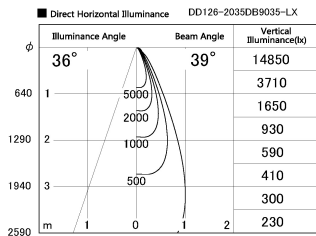

Item no. DD126-2035DB9035-LX

Series Name: Cledy versa L-G Antiglare
(DD126_AG-LX)

Dark Mirror Reflector

Installation	Recessed mount
Type	Cledy versa L-G Antiglare (DD126_AG-LX)
Fixture wattage	18.6W
Beam angle	38deg
Color Temp.	3500K
CRI	Ra>90
Luminous	1572 lm
Body	Die-cast aluminum alloy
Body finish	N/A
Trim finish	Black
Reflector finish	Dark Mirror
IP Rate	IP20
Light source	COB module
Input Voltage	AC220~240V
Dimming Type	Non-Dimmable
Certificate	CE,CCC
Cut Hole	125