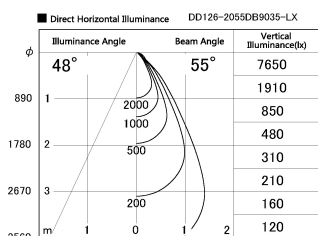

Item no. DD126-2055DB9035-LX

Series Name: Cledy versa L-G Antiglare
(DD126_AG-LX)

Dark Mirror Reflector

Installation	Recessed mount
Type	Cledy versa L-G Antiglare (DD126_AG-LX)
Fixture wattage	18.6W
Beam angle	55deg
Color Temp.	3500K
CRI	Ra>90
Luminous	1442 lm
Body	Die-cast aluminum alloy
Body finish	N/A
Trim finish	Black
Reflector finish	Dark Mirror
IP Rate	IP20
Light source	COB module
Input Voltage	AC220~240V
Dimming Type	Non-Dimmable
Certificate	CE,CCC
Cut Hole	125