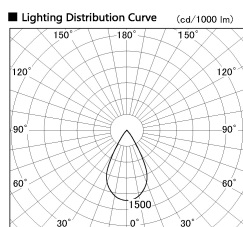

Item no. DD126-2055DB9035-LX

Series Name: Cledy versa L-G Antiglare
(DD126_AG-LX)

Dark Mirror Reflector

Installation	Recessed mount
Type	Cledy versa L-G Antiglare (DD126_AG-LX)
Fixture wattage	18.6W
Beam angle	55deg
Color Temp.	3500K
CRI	Ra>90
Luminous	1442 lm
Body	Die-cast aluminum alloy
Body finish	N/A
Trim finish	Black
Reflector finish	Dark Mirror
IP Rate	IP20
Light source	COB module
Input Voltage	AC220~240V
Dimming Type	Non-Dimmable
Certificate	CE,CCC
Cut Hole	125