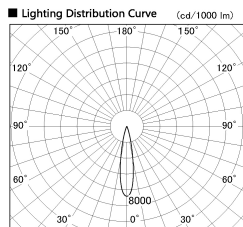

Item no. DD126-1415DB9035-LX

Series Name: Cledy versa L-G Antiglare
(DD126_AG-LX)

Dark Mirror Reflector

■ Direct Horizontal Illuminance DD126-1415DB9035-LX

φ	Illuminance Angle	Beam Angle	Vertical Illuminance (lx)
19°	19°	19°	33460
330	1		8360
660	2		3720
1000	3		2090
1330	m	1 0 1 2	1340
			930
			680
			520

Installation	Recessed mount
Type	Cledy versa L-G Antiglare (DD126_AG-LX)
Fixture wattage	14W
Beam angle	19deg
Color Temp.	3500K
CRI	Ra>90
Luminous	1180 lm
Body	Die-castaluminumalloy
Body finish	N/A
Trim finish	Black
Reflector finish	Dark Mirror
IP Rate	IP20
Light source	COB module
Input Voltage	AC220~240V
Dimming Type	Non-Dimmable
Certificate	CE,CCC
Cut Hole	100