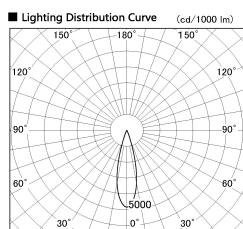

Item no. DD126-1425DB9035-LX

Series Name: Cledy versa L-G Antiglare
(DD126_AG-LX)

Dark Mirror Reflector

Direct Horizontal Illuminance DD126-1425DB9035-LX

Illuminance Angle	Beam Angle	Vertical Illuminance (lx)
25°	26°	25660
10000		6420
5000		2850
2000		1600
1000		1030
500		710
250		520
125		400

Installation	Recessed mount
Type	Cledy versa L-G Antiglare (DD126_AG-LX)
Fixture wattage	14W
Beam angle	26deg
Color Temp.	3500K
CRI	Ra>90
Luminous	1318 lm
Body	Die-castaluminumalloy
Body finish	N/A
Trim finish	Black
Reflector finish	Dark Mirror
IP Rate	IP20
Light source	COB module
Input Voltage	AC220~240V
Dimming Type	Non-Dimmable
Certificate	CE,CCC
Cut Hole	100