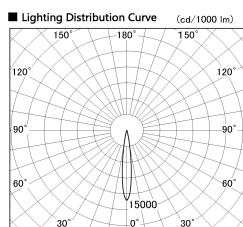

Item no. DD126-0815DB9035-LX

Series Name: Cledy versa L-G Antiglare
(DD126_AG-LX)

Dark Mirror Reflector

■ Direct Horizontal Illuminance DD126-0815DB9035-LX

Illuminance Angle	Beam Angle	Vertical Illuminance (lx)
13°	14°	32730
1		8180
2		3640
450		2050
2		1310
680		910
3		670
910		510
1 m	0	1
	2	

Installation	Recessed mount
Type	Cledy versa L-G Antiglare (DD126_AG-LX)
Fixture wattage	7.4W
Beam angle	14deg
Color Temp.	3500K
CRI	Ra>90
Luminous	615 lm
Body	Die-castaluminumalloy
Body finish	N/A
Trim finish	Black
Reflector finish	Dark Mirror
IP Rate	IP20
Light source	COB module
Input Voltage	AC220~240V
Dimming Type	Non-Dimmable
Certificate	CE,CCC
Cut Hole	100