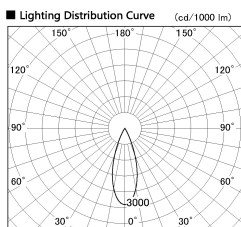

Item no. DD126-0835DB9035-LX

Series Name: Cledy versa L-G Antiglare
(DD126_AG-LX)

Dark Mirror Reflector

■ Direct Horizontal Illuminance DD126-0835DB9035-LX

Illuminance Angle	Beam Angle	Vertical Illuminance (lx)
32°	34°	7480
570	1	1870
1140	2	830
1720	3	470
2280	m	300
		210
		150
		120

Installation	Recessed mount
Type	Cledy versa L-G Antiglare (DD126_AG-LX)
Fixture wattage	7.4W
Beam angle	34deg
Color Temp.	3500K
CRI	Ra>90
Luminous	645 lm
Body	Die-cast aluminum alloy
Body finish	N/A
Trim finish	Black
Reflector finish	Dark Mirror
IP Rate	IP20
Light source	COB module
Input Voltage	AC220~240V
Dimming Type	Non-Dimmable
Certificate	CE,CCC
Cut Hole	100