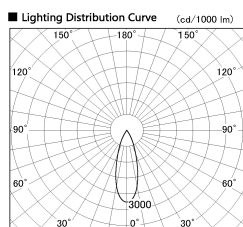

Item no. DD126-4035DB9040-LX

Series Name: Cledy versa L-G Antiglare  
(DD126\_AG-LX)

Dark Mirror Reflector

Installation	Recessed mount
Type	Cledy versa L-G Antiglare (DD126_AG-LX)
Fixture wattage	38.5W
Beam angle	32deg
Color Temp.	4000K
CRI	Ra>90
Luminous	3529 lm
Body	Die-cast aluminum alloy
Body finish	N/A
Trim finish	Black
Reflector finish	Dark Mirror
IP Rate	IP20
Light source	COB module
Input Voltage	AC220~240V
Dimming Type	Non-Dimmable
Certificate	CE,CCC
Cut Hole	150