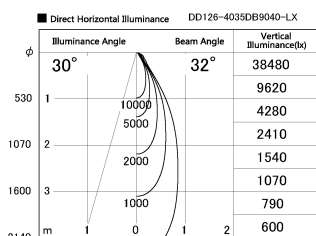

Item no. DD126-4035DB9040-LX

Series Name: Cledy versa L-G Antiglare  
(DD126\_AG-LX)

Dark Mirror Reflector

Installation	Recessed mount
Type	Cledy versa L-G Antiglare (DD126_AG-LX)
Fixture wattage	38.5W
Beam angle	32deg
Color Temp.	4000K
CRI	Ra>90
Luminous	3529 lm
Body	Die-cast aluminum alloy
Body finish	N/A
Trim finish	Black
Reflector finish	Dark Mirror
IP Rate	IP20
Light source	COB module
Input Voltage	AC220~240V
Dimming Type	Non-Dimmable
Certificate	CE,CCC
Cut Hole	150