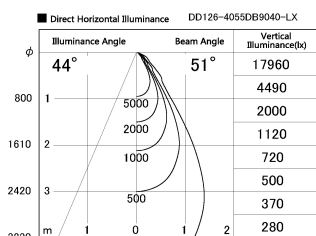

Item no. DD126-4055DB9040-LX

Series Name: Cledy versa L-G Antiglare
(DD126_AG-LX)

Dark Mirror Reflector

Installation	Recessed mount
Type	Cledy versa L-G Antiglare (DD126_AG-LX)
Fixture wattage	38.5W
Beam angle	51deg
Color Temp.	4000K
CRI	Ra>90
Luminous	3058 lm
Body	Die-cast aluminum alloy
Body finish	N/A
Trim finish	Black
Reflector finish	Dark Mirror
IP Rate	IP20
Light source	COB module
Input Voltage	AC220~240V
Dimming Type	Non-Dimmable
Certificate	CE,CCC
Cut Hole	150