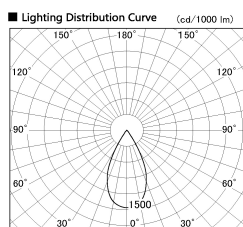

Item no. DD126-4055DB9040-LX

Series Name: Cledy versa L-G Antiglare
(DD126_AG-LX)

Dark Mirror Reflector

Installation	Recessed mount
Type	Cledy versa L-G Antiglare (DD126_AG-LX)
Fixture wattage	38.5W
Beam angle	51deg
Color Temp.	4000K
CRI	Ra>90
Luminous	3058 lm
Body	Die-cast aluminum alloy
Body finish	N/A
Trim finish	Black
Reflector finish	Dark Mirror
IP Rate	IP20
Light source	COB module
Input Voltage	AC220~240V
Dimming Type	Non-Dimmable
Certificate	CE,CCC
Cut Hole	150