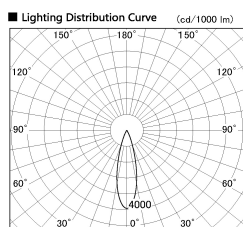

Item no. DD126-3725DB9040-LX

Series Name: Cledy versa L-G Antiglare
(DD126_AG-LX)

Dark Mirror Reflector

■ Direct Horizontal Illuminance DD126-3725DB9040-LX

φ	Illuminance Angle	Beam Angle	Vertical Illuminance (lx)	
440	25°	27°	53920	
1			13480	
880			5990	
2			3370	
1330			2160	
3			1500	
1770			1100	
m	1	1 0 0	1 2	840

Installation	Recessed mount
Type	Cledy versa L-G Antiglare (DD126_AG-LX)
Fixture wattage	35.5W
Beam angle	27deg
Color Temp.	4000K
CRI	Ra>90
Luminous	3404 lm
Body	Die-castaluminumalloy
Body finish	N/A
Trim finish	Black
Reflector finish	Dark Mirror
IP Rate	IP20
Light source	COB module
Input Voltage	AC220~240V
Dimming Type	Non-Dimmable
Certificate	CE,CCC
Cut Hole	150