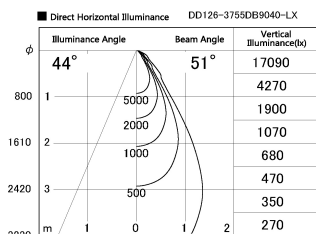

Item no. DD126-3755DB9040-LX

Series Name: Cledy versa L-G Antiglare
(DD126_AG-LX)

Dark Mirror Reflector

Installation	Recessed mount
Type	Cledy versa L-G Antiglare (DD126_AG-LX)
Fixture wattage	35.5W
Beam angle	51deg
Color Temp.	4000K
CRI	Ra>90
Luminous	2910 lm
Body	Die-castaluminumalloy
Body finish	N/A
Trim finish	Black
Reflector finish	Dark Mirror
IP Rate	IP20
Light source	COB module
Input Voltage	AC220~240V
Dimming Type	Non-Dimmable
Certificate	CE,CCC
Cut Hole	150