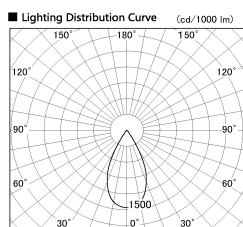

Item no. DD126-3755DB9040-LX

Series Name: Cledy versa L-G Antiglare
(DD126_AG-LX)

Dark Mirror Reflector

Installation	Recessed mount
Type	Cledy versa L-G Antiglare (DD126_AG-LX)
Fixture wattage	35.5W
Beam angle	51deg
Color Temp.	4000K
CRI	Ra>90
Luminous	2910 lm
Body	Die-castaluminumalloy
Body finish	N/A
Trim finish	Black
Reflector finish	Dark Mirror
IP Rate	IP20
Light source	COB module
Input Voltage	AC220~240V
Dimming Type	Non-Dimmable
Certificate	CE,CCC
Cut Hole	150