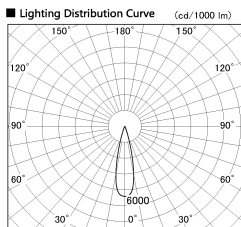

Item no. DD126-2525DB9040-LX

Series Name: Cledy versa L-G Antiglare
(DD126_AG-LX)

Dark Mirror Reflector

■ Direct Horizontal Illuminance DD126-2525DB9040-LX

φ	Illuminance Angle	Beam Angle	Vertical Illuminance (lx)
420	24°	25°	42940
850			10740
1270			4770
1700			2680
			1720
			1190
			880
			670

Installation	Recessed mount
Type	Cledy versa L-G Antiglare (DD126_AG-LX)
Fixture wattage	24W
Beam angle	25deg
Color Temp.	4000K
CRI	Ra>90
Luminous	2018 lm
Body	Die-cast aluminum alloy
Body finish	N/A
Trim finish	Black
Reflector finish	Dark Mirror
IP Rate	IP20
Light source	COB module
Input Voltage	AC220~240V
Dimming Type	Non-Dimmable
Certificate	CE,CCC
Cut Hole	125