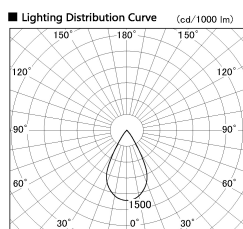

Item no. DD126-2555DB9040-LX

Series Name: Cledy versa L-G Antiglare
(DD126_AG-LX)

Dark Mirror Reflector

■ Direct Horizontal Illuminance DD126-2555DB9040-LX

φ	Illuminance Angle	Beam Angle	Vertical Illuminance (lx)
890	48°	55°	10040
1780			2510
2670			1120
3560			630
			400
			280
			200
			160

Installation	Recessed mount
Type	Cledy versa L-G Antiglare (DD126_AG-LX)
Fixture wattage	24W
Beam angle	55deg
Color Temp.	4000K
CRI	Ra>90
Luminous	1892 lm
Body	Die-cast aluminum alloy
Body finish	N/A
Trim finish	Black
Reflector finish	Dark Mirror
IP Rate	IP20
Light source	COB module
Input Voltage	AC220~240V
Dimming Type	Non-Dimmable
Certificate	CE,CCC
Cut Hole	125