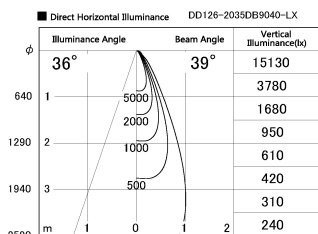

Item no. DD126-2035DB9040-LX

Series Name: Cledy versa L-G Antiglare  
(DD126\_AG-LX)

Dark Mirror Reflector

|                  |  |
|------------------|--|
| Installation     | Recessed mount                             |
| Type             | Cledy versa L-G Antiglare<br>(DD126_AG-LX) |
| Fixture wattage  | 18.6W                                      |
| Beam angle       | 38deg                                      |
| Color Temp.      | 4000K                                      |
| CRI              | Ra>90                                      |
| Luminous         | 1602 lm                                    |
| Body             | Die-castaluminumalloy                      |
| Body finish      | N/A  |
| Trim finish      | Black                                      |
| Reflector finish | Dark Mirror                                |
| IP Rate          | IP20                                       |
| Light source     | COB module                                 |
| Input Voltage    | AC220~240V                                 |
| Dimming Type     | Non-Dimmable                               |
| Certificate      | CE,CCC                                     |
| Cut Hole         | 125  |