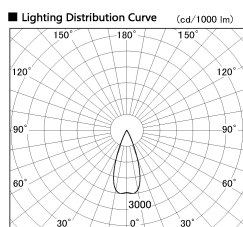

Item no. DD126-2035DB9040-LX

Series Name: Cledy versa L-G Antiglare  
(DD126\_AG-LX)

Dark Mirror Reflector

|                  |  |
|------------------|--|
| Installation     | Recessed mount                             |
| Type             | Cledy versa L-G Antiglare<br>(DD126_AG-LX) |
| Fixture wattage  | 18.6W                                      |
| Beam angle       | 38deg                                      |
| Color Temp.      | 4000K                                      |
| CRI              | Ra>90                                      |
| Luminous         | 1602 lm                                    |
| Body             | Die-castaluminumalloy                      |
| Body finish      | N/A  |
| Trim finish      | Black                                      |
| Reflector finish | Dark Mirror                                |
| IP Rate          | IP20                                       |
| Light source     | COB module                                 |
| Input Voltage    | AC220~240V                                 |
| Dimming Type     | Non-Dimmable                               |
| Certificate      | CE,CCC                                     |
| Cut Hole         | 125  |