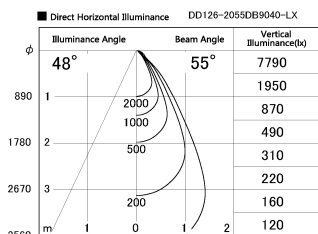

Item no. DD126-2055DB9040-LX

Series Name: Cledy versa L-G Antiglare  
(DD126\_AG-LX)

Dark Mirror Reflector

Installation	Recessed mount
Type	Cledy versa L-G Antiglare (DD126_AG-LX)
Fixture wattage	18.6W
Beam angle	55deg
Color Temp.	4000K
CRI	Ra>90
Luminous	1469 lm
Body	Die-cast aluminum alloy
Body finish	N/A
Trim finish	Black
Reflector finish	Dark Mirror
IP Rate	IP20
Light source	COB module
Input Voltage	AC220~240V
Dimming Type	Non-Dimmable
Certificate	CE,CCC
Cut Hole	125