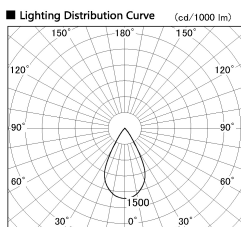

Item no. DD126-2055DB9040-LX

Series Name: Cledy versa L-G Antiglare  
(DD126\_AG-LX)

Dark Mirror Reflector

Installation	Recessed mount
Type	Cledy versa L-G Antiglare (DD126_AG-LX)
Fixture wattage	18.6W
Beam angle	55deg
Color Temp.	4000K
CRI	Ra>90
Luminous	1469 lm
Body	Die-cast aluminum alloy
Body finish	N/A
Trim finish	Black
Reflector finish	Dark Mirror
IP Rate	IP20
Light source	COB module
Input Voltage	AC220~240V
Dimming Type	Non-Dimmable
Certificate	CE,CCC
Cut Hole	125