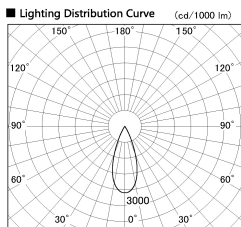

Item no. DD126-1435DB9040-LX

Series Name: Cledy versa L-G Antiglare
(DD126_AG-LX)

Dark Mirror Reflector

Installation	Recessed mount
Type	Cledy versa L-G Antiglare (DD126_AG-LX)
Fixture wattage	14W
Beam angle	38deg
Color Temp.	4000K
CRI	Ra>90
Luminous	1283 lm
Body	Die-castaluminumalloy
Body finish	N/A
Trim finish	Black
Reflector finish	Dark Mirror
IP Rate	IP20
Light source	COB module
Input Voltage	AC220~240V
Dimming Type	Non-Dimmable
Certificate	CE,CCC
Cut Hole	100