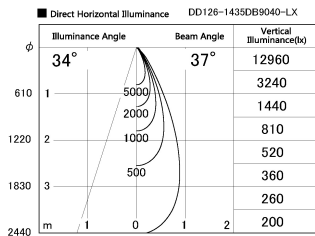

Item no. DD126-1435DB9040-LX

Series Name: Cledy versa L-G Antiglare
(DD126_AG-LX)

Dark Mirror Reflector

Installation	Recessed mount
Type	Cledy versa L-G Antiglare (DD126_AG-LX)
Fixture wattage	14W
Beam angle	38deg
Color Temp.	4000K
CRI	Ra>90
Luminous	1283 lm
Body	Die-castaluminumalloy
Body finish	N/A
Trim finish	Black
Reflector finish	Dark Mirror
IP Rate	IP20
Light source	COB module
Input Voltage	AC220~240V
Dimming Type	Non-Dimmable
Certificate	CE,CCC
Cut Hole	100